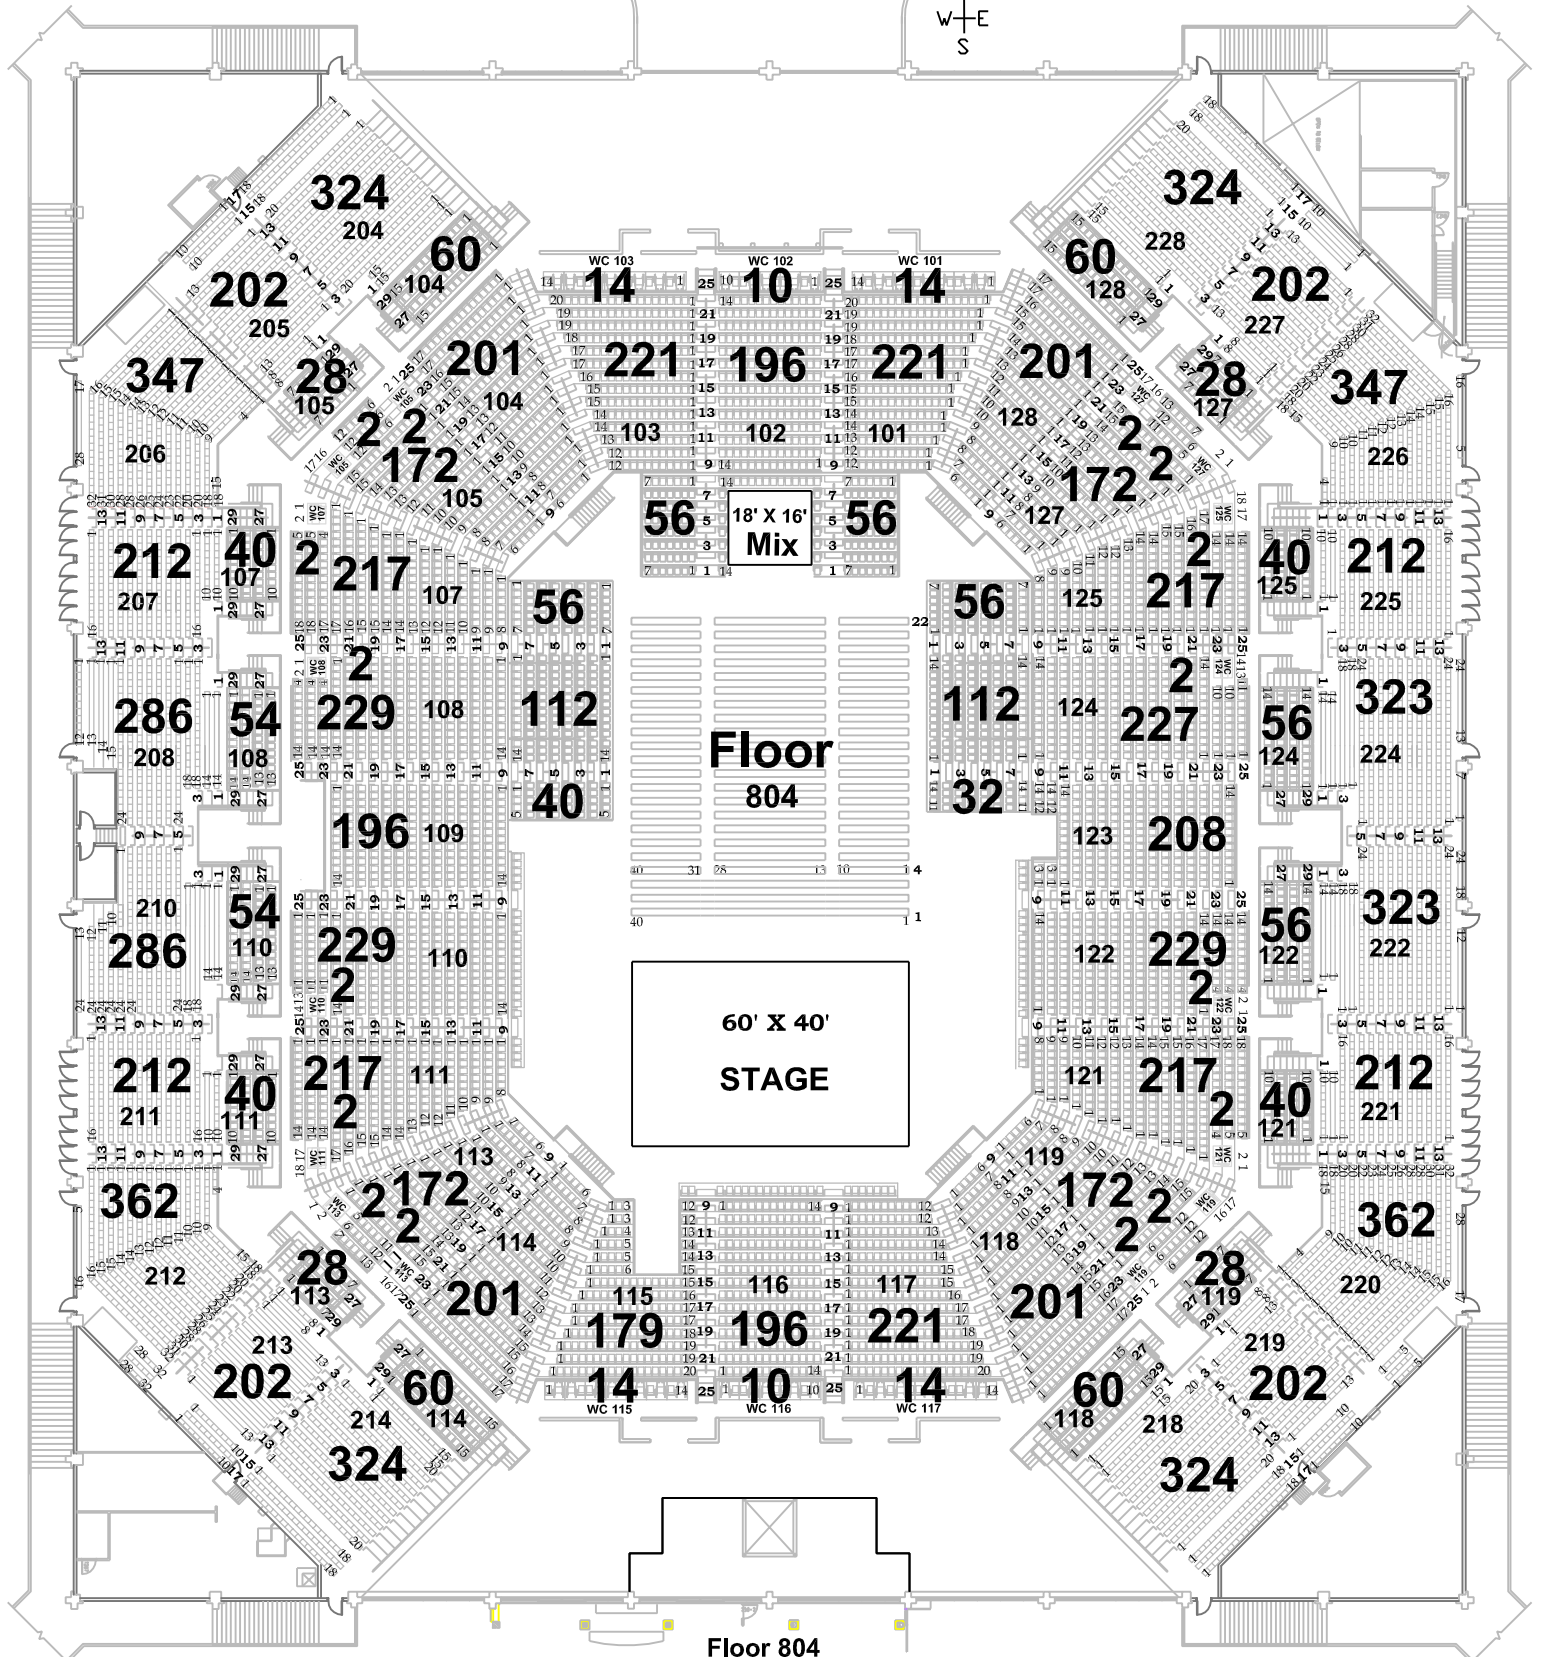

**New Mexico State University
Pan American Center
Las Cruces, New Mexico**

360 Degrees 118-114 Reserved

Floor 804
 Lower Pull Out 520
 Lower Bowl 5,752
 Upper Bowl 5,588
Total 12,664