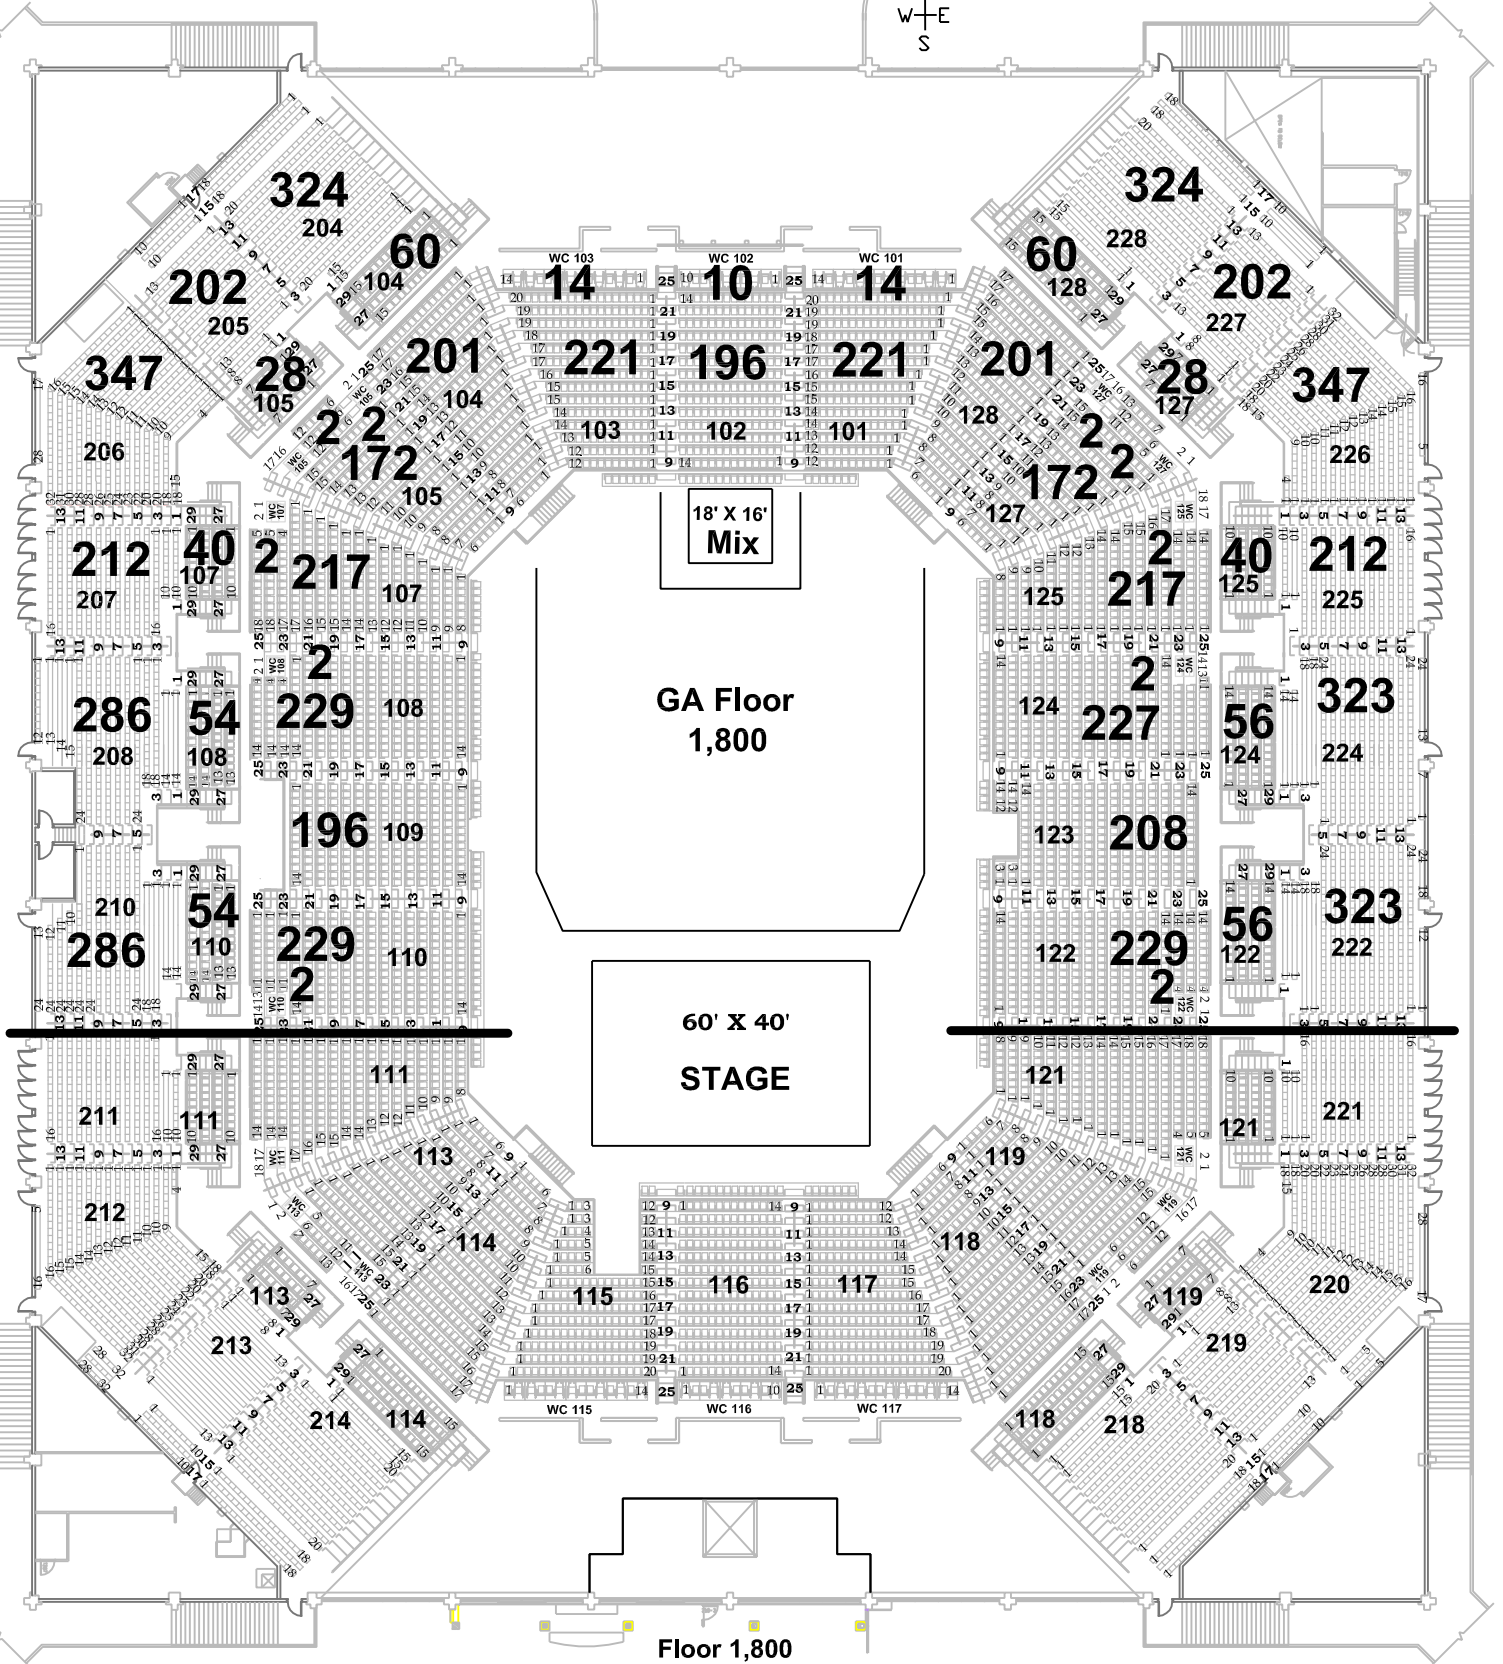

**New Mexico State University
Pan American Center
Las Cruces, New Mexico**

180 Degrees 122-110 GA Floor

**GA Floor
1,800**

**60' X 40'
STAGE**

**18' X 16'
Mix**

**Floor 1,800
Lower Bowl 3,670
Upper Bowl 3,388
Total 8,858**