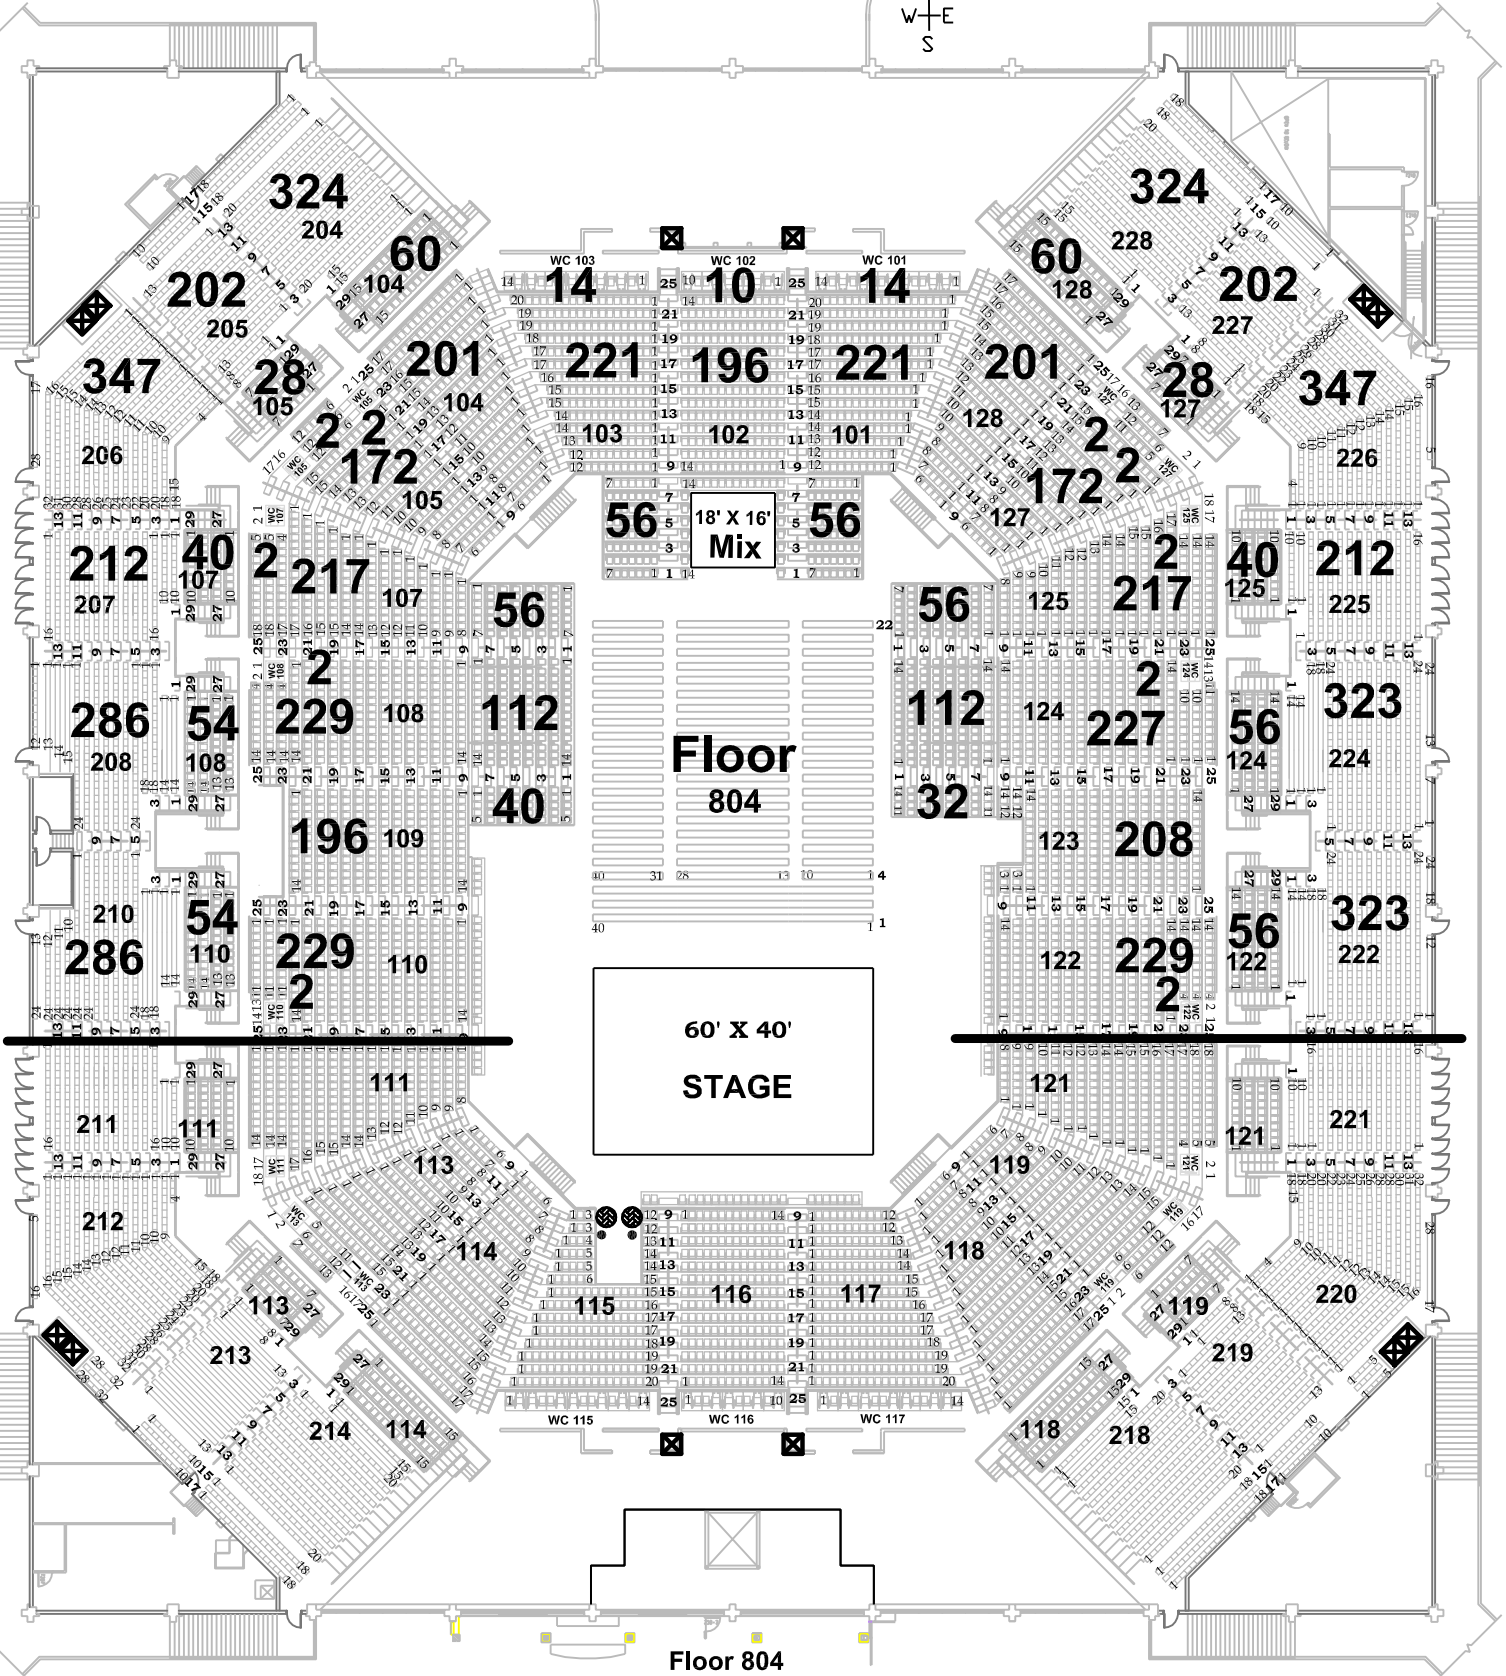

**New Mexico State University
Pan American Center
Las Cruces, New Mexico**

180 Degrees 122-110 Reserved

-  Possible Spotlight Locations (With Clear-Com)
-  400A 3φ 120/208V Disconnects
-  600A 3φ 120/208V Disconnect

**Floor 804
Lower Pull Out 520
Lower Bowl 3,670
Upper Bowl 3,388
Total 8,382**