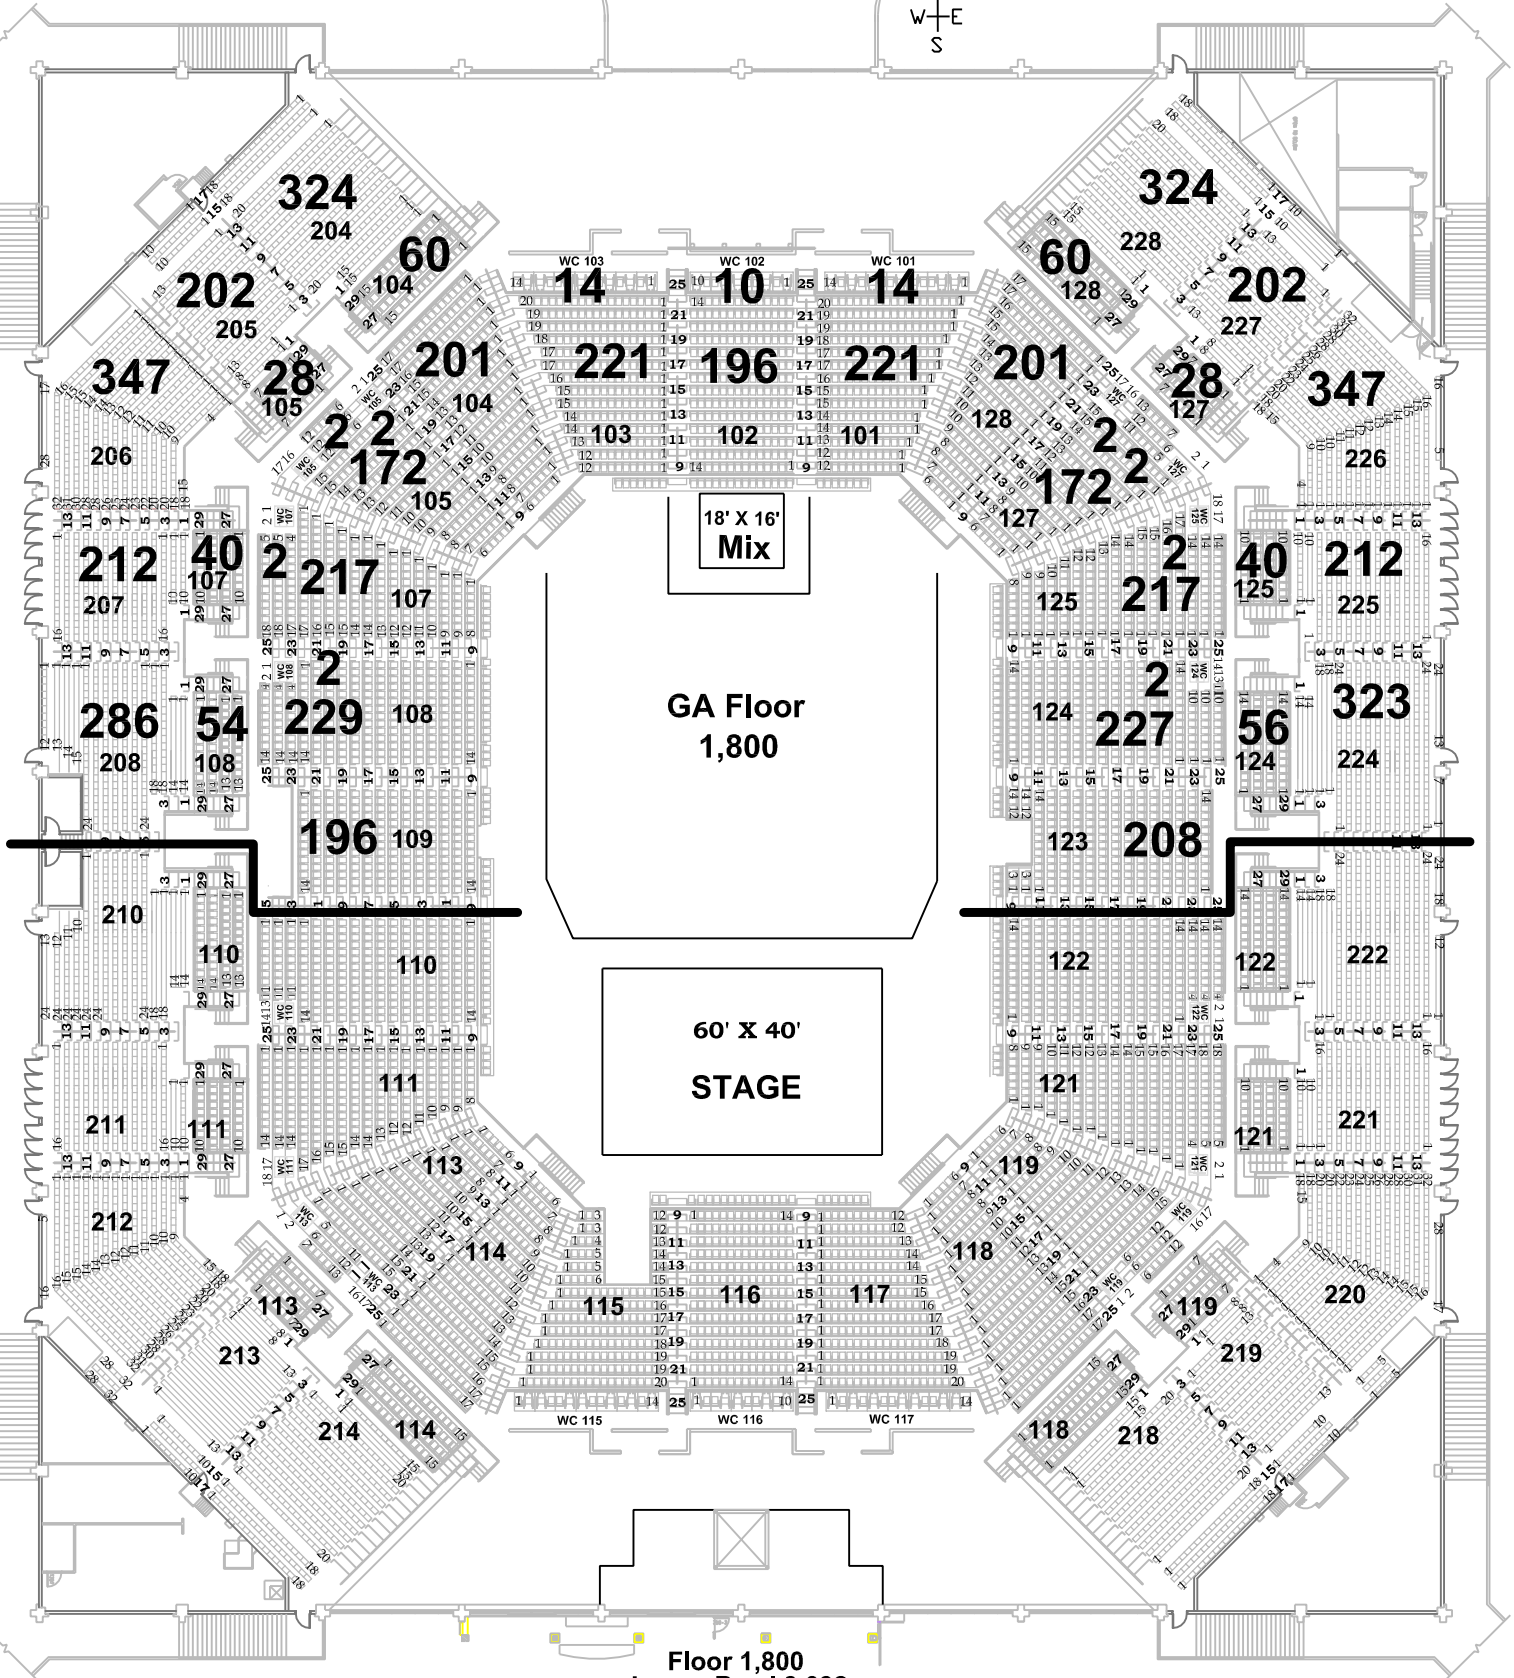

New Mexico State University
Pan American Center
Las Cruces, New Mexico

160 Degrees 123-109 GA Floor

GA Floor
1,800

60' X 40'
STAGE

18' X 16'
Mix

Floor 1,800
Lower Bowl 3,098
Upper Bowl 2,779
Total 7,677