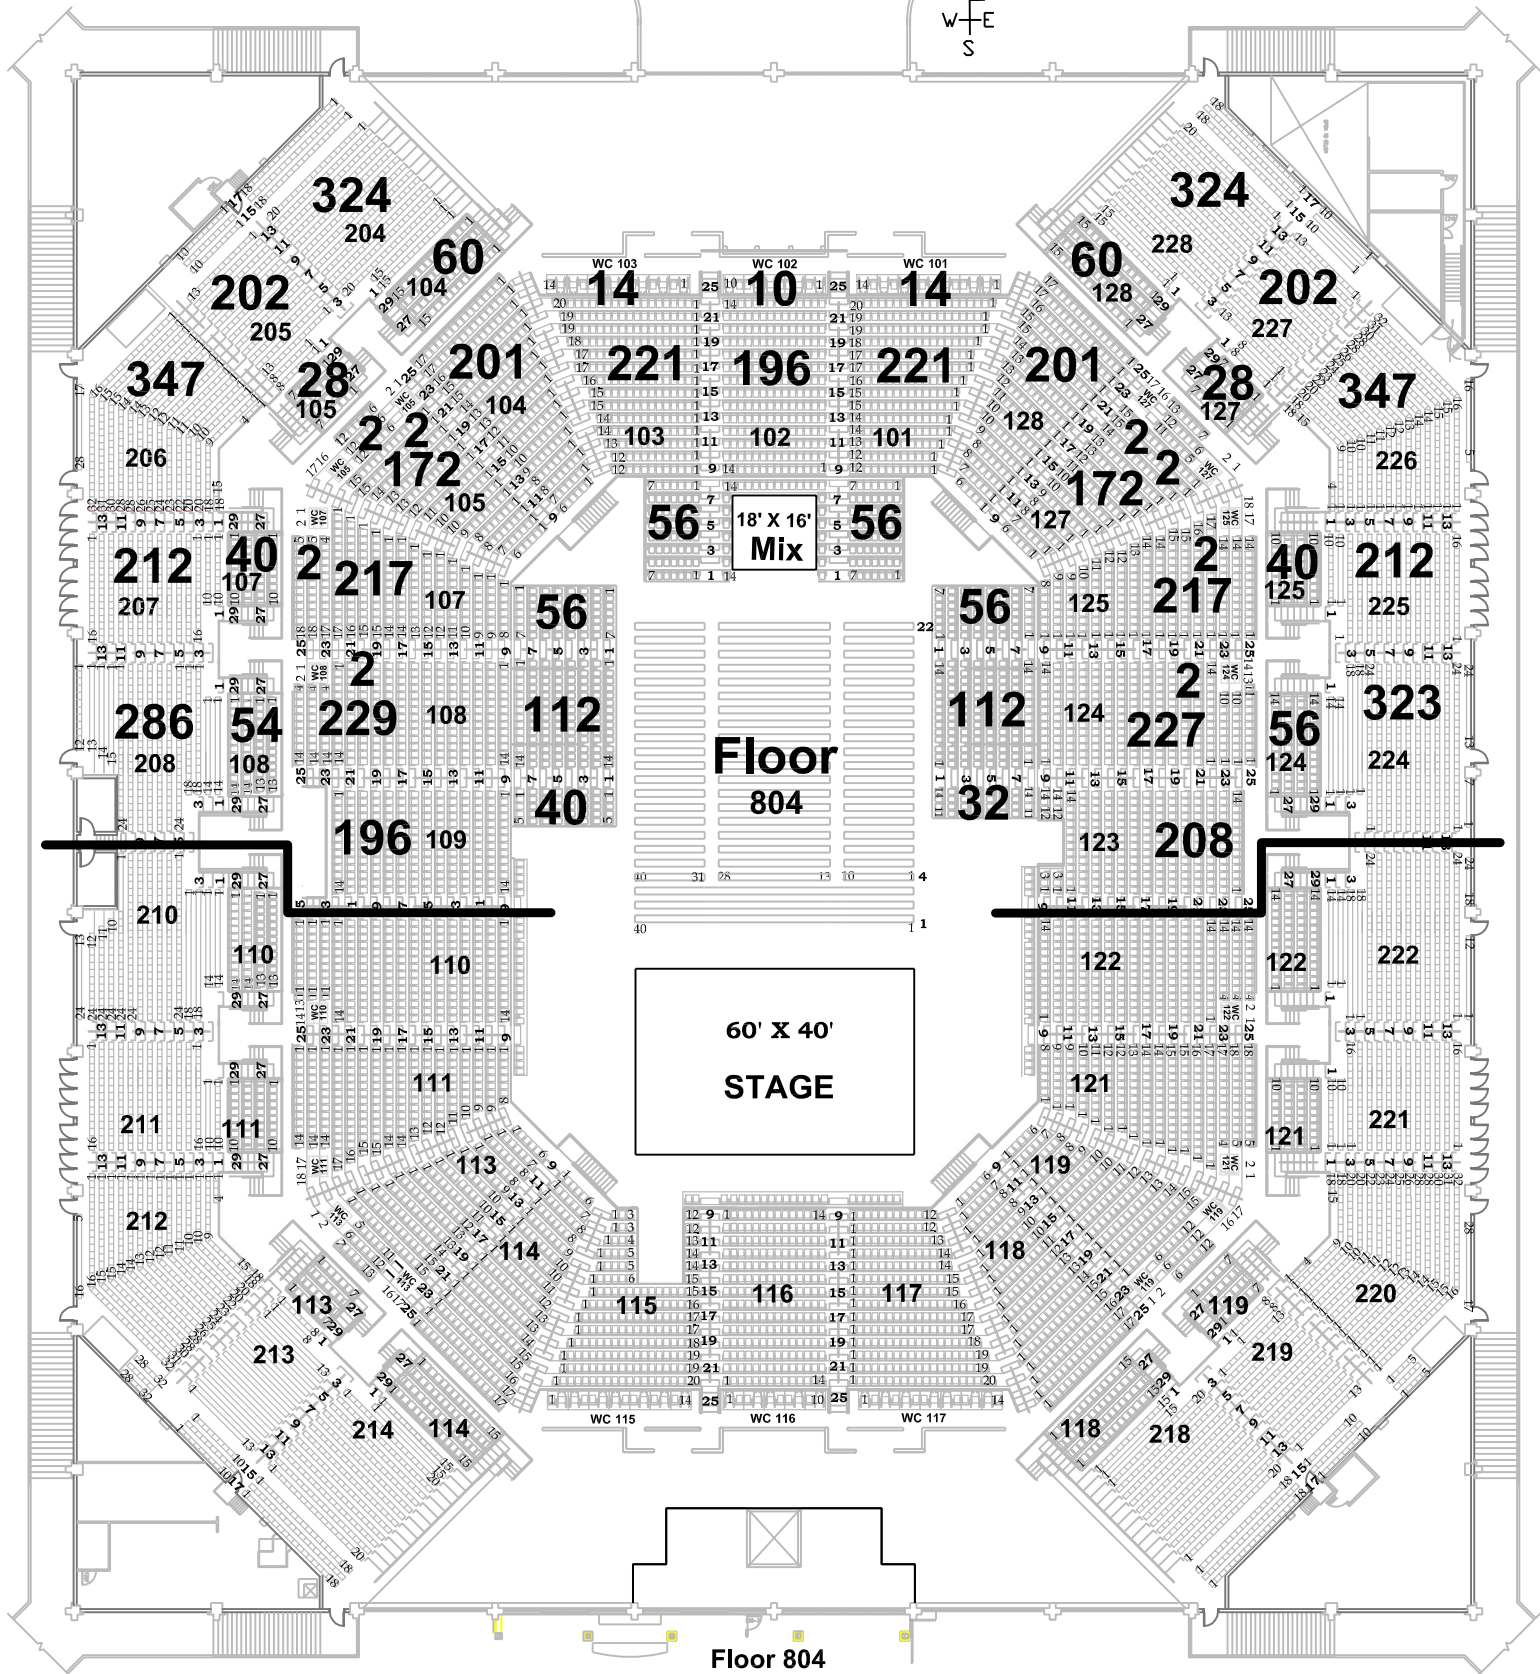

New Mexico State University  
Pan American Center  
Las Cruces, New Mexico

160 Degrees 123-109 Reserved

Floor 804  
Lower Pull Out 520  
Lower Bowl 3,098  
Upper Bowl 2,779  
Total 7,201